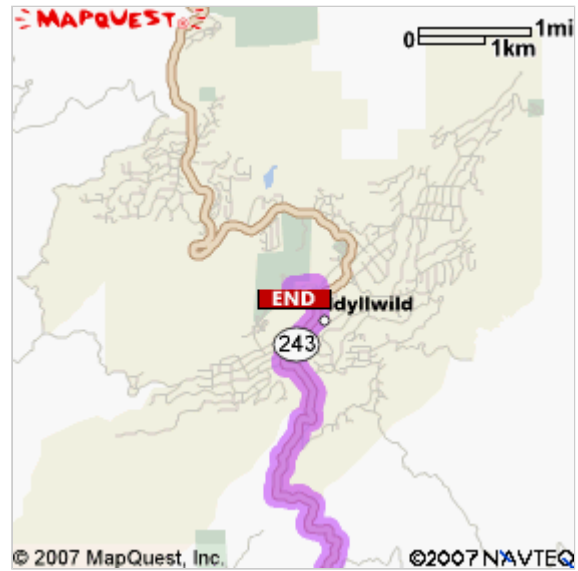

Start: 30627 Menifee Rd
Menifee, CA 92584-8111, US

End: 54000 Riverside County
Playground Rd
Idyllwild, CA 92549, US

Notes:

**LOW AUTO INSURANCE
RATES JUST
GOT LOWER.**

You could save
up to **\$469!**

Visit AAA.com

Directions	Distance
Total Est. Time: 55 minutes Total Est. Distance: 38.27 miles	
 1: Start out going NORTH on MENIFEE RD toward SHORERIDGE DR.	0.6 miles
 2: Turn RIGHT onto NEWPORT RD.	0.4 miles
 3: Turn LEFT onto LINDENBERGER RD.	1.5 miles
 4: Turn RIGHT onto SIMPSON RD.	6.4 miles
 5: SIMPSON RD becomes WARREN RD.	1.4 miles
 6: Turn RIGHT onto STETSON AVE.	6.5 miles
 7: Turn LEFT onto SOBOBA ST S.	1.2 miles
 8: Turn RIGHT onto FLORIDA AVE E / CA-74 E. Continue to follow CA-74 E.	15.5 miles
 9: Stay STRAIGHT to go onto CA-243.	4.0 miles
 10: Turn SLIGHT LEFT onto RIVERSIDE COUNTY PLAYGROUND RD.	0.3 miles
 11: End at 54000 Riverside County Playground Rd Idyllwild, CA 92549, US	
Total Est. Time: 55 minutes Total Est. Distance: 38.27 miles	

Start:
30627 Menifee Rd
 Menifee, CA 92584-8111, US

End:
54000 Riverside County Playground Rd
 Idyllwild, CA 92549, US

All rights reserved. Use Subject to License/Copyright
 These directions are informational only. No representation is made or warranty given as to their content, road conditions or route usability or expeditiousness. User assumes all risk of use. MapQuest and its suppliers assume no responsibility for any loss or delay resulting from such use.