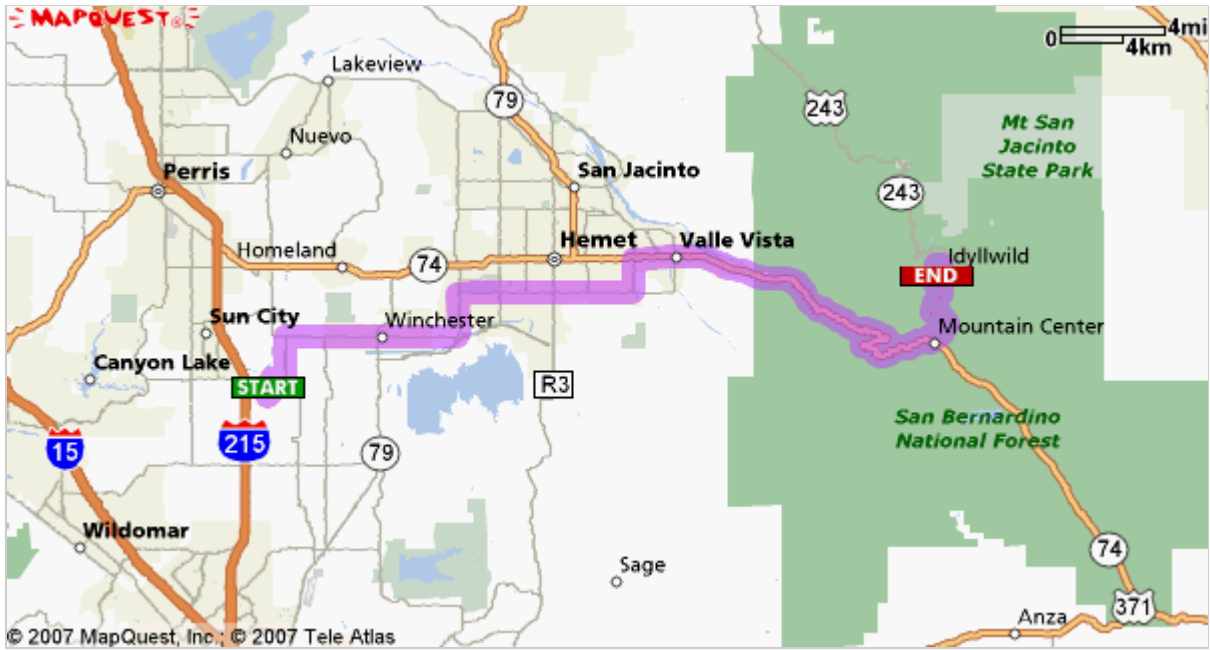

Start: 30627 Menifee Rd
Menifee, CA 92584-8111, US

End: 54000 Riverside County
Playground Rd
Idyllwild, CA 92549, US

Notes:

**LOW AUTO INSURANCE
RATES JUST
GOT LOWER.**

You could save
up to **\$469!**

Visit AAA.com

Directions	Distance
Total Est. Time: 55 minutes Total Est. Distance: 38.27 miles	
 1: Start out going NORTH on MENIFEE RD toward SHORERIDGE DR.	0.6 miles
 2: Turn RIGHT onto NEWPORT RD.	0.4 miles
 3: Turn LEFT onto LINDENBERGER RD.	1.5 miles
 4: Turn RIGHT onto SIMPSON RD.	6.4 miles
 5: SIMPSON RD becomes WARREN RD.	1.4 miles
 6: Turn RIGHT onto STETSON AVE.	6.5 miles
 7: Turn LEFT onto SOBOBA ST S.	1.2 miles
 8: Turn RIGHT onto FLORIDA AVE E / CA-74 E. Continue to follow CA-74 E.	15.5 miles
 9: Stay STRAIGHT to go onto CA-243.	4.0 miles
 10: Turn SLIGHT LEFT onto RIVERSIDE COUNTY PLAYGROUND RD.	0.3 miles
 11: End at 54000 Riverside County Playground Rd Idyllwild, CA 92549, US	
Total Est. Time: 55 minutes Total Est. Distance: 38.27 miles	

Start:
30627 Menifee Rd
 Menifee, CA 92584-8111, US

End:
54000 Riverside County Playground Rd
 Idyllwild, CA 92549, US

All rights reserved. Use Subject to License/Copyright
 These directions are informational only. No representation is made or warranty given as to their content, road conditions or route usability or expeditiousness. User assumes all risk of use. MapQuest and its suppliers assume no responsibility for any loss or delay resulting from such use.