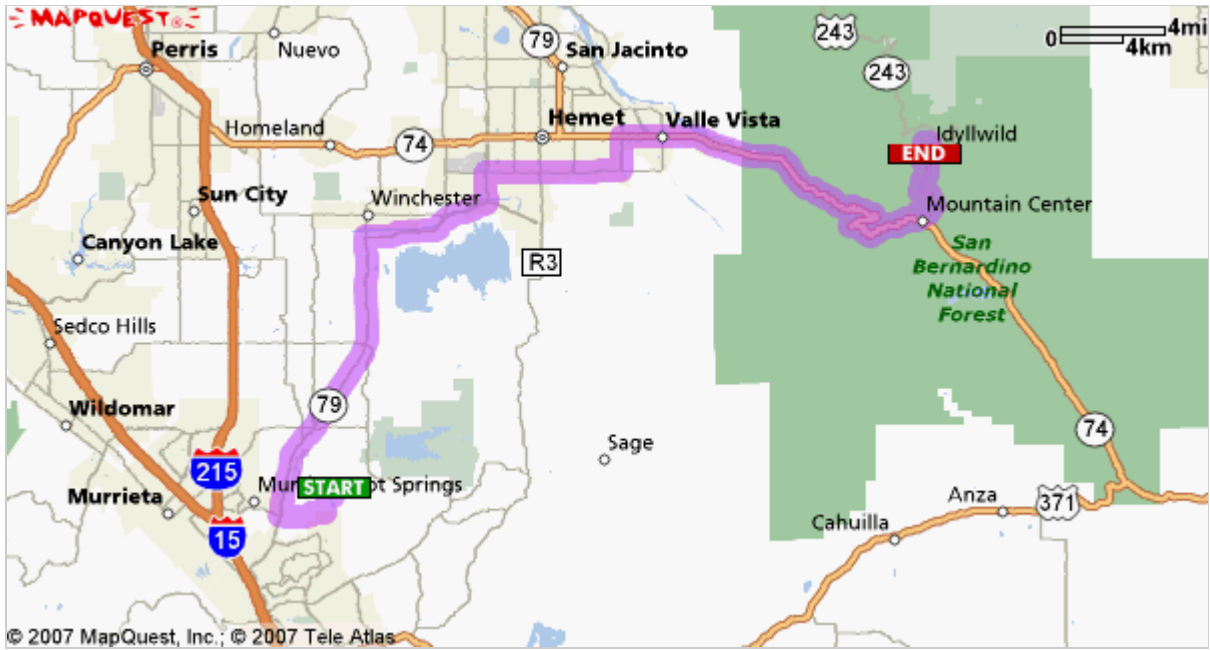

**Start:** 31757 Browning St  
Murrieta, CA 92563-3244, US

**End:** 54000 Riverside County  
Playground Rd  
Idyllwild, CA 92549, US

**Notes:**

SAFE DRIVERS  
SAVE MORE  
ON AUTO INSURANCE.

You could save  
up to **\$469.†**

Visit [AAA.com](http://AAA.com)

Directions	Distance
<b>Total Est. Time:</b> 1 hour, 3 minutes <b>Total Est. Distance:</b> 45.59 miles	
 1: Start out going NORTHWEST on BROWNING ST toward POURROY RD.	0.1 miles
 2: Turn LEFT onto POURROY RD.	0.6 miles
 3: Turn RIGHT onto MURRIETA HOT SPRINGS RD.	1.7 miles
 4: Turn RIGHT onto WINCHESTER RD / CA-79 N. Continue to follow CA-79 N.	10.8 miles
 5: Turn RIGHT onto DOMENIGONI PKWY.	4.8 miles
 6: Turn LEFT onto SANDERSON AVE.	1.1 miles
 7: Turn RIGHT onto W STETSON AVE.	5.0 miles
 8: Turn LEFT onto SOBOBA ST S.	1.2 miles
 9: Turn RIGHT onto FLORIDA AVE E / CA-74 E. Continue to follow CA-74 E.	15.5 miles
 10: Stay STRAIGHT to go onto CA-243.	4.0 miles
 11: Turn SLIGHT LEFT onto RIVERSIDE COUNTY PLAYGROUND RD.	0.3 miles
 12: End at <b>54000 Riverside County Playground Rd</b> Idyllwild, CA 92549, US	
<b>Total Est. Time:</b> 1 hour, 3 minutes <b>Total Est. Distance:</b> 45.59 miles	

**Start:**  
**31757 Browning St**  
 Murrieta, CA 92563-3244, US

**End:**  
**54000 Riverside County Playground Rd**  
 Idyllwild, CA 92549, US

All rights reserved. Use Subject to License/Copyright  
 These directions are informational only. No representation is made or warranty given as to their content, road conditions or route usability or expeditiousness. User assumes all risk of use. MapQuest and its suppliers assume no responsibility for any loss or delay resulting from such use.