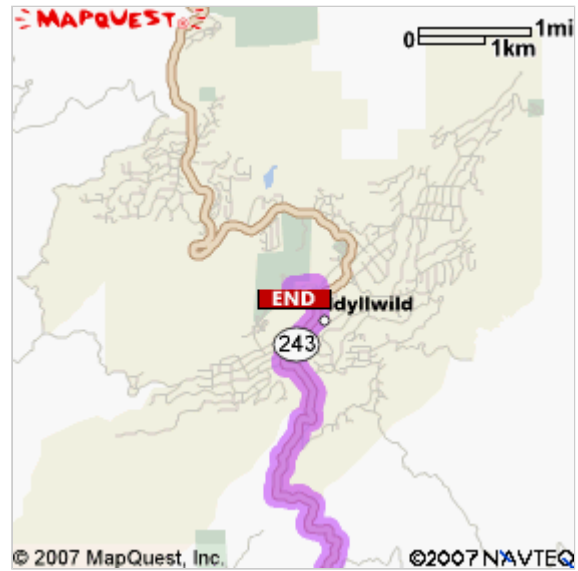

**Start:** 31757 Browning St  
Murrieta, CA 92563-3244, US

**End:** 54000 Riverside County  
Playground Rd  
Idyllwild, CA 92549, US

**Notes:**

SAFE DRIVERS  
SAVE MORE  
ON AUTO INSURANCE.

You could save  
up to **\$469.†**

Visit [AAA.com](http://AAA.com)

Directions	Distance
<b>Total Est. Time:</b> 1 hour, 3 minutes <b>Total Est. Distance:</b> 45.59 miles	
 1: Start out going NORTHWEST on BROWNING ST toward POURROY RD.	0.1 miles
 2: Turn LEFT onto POURROY RD.	0.6 miles
 3: Turn RIGHT onto MURRIETA HOT SPRINGS RD.	1.7 miles
 4: Turn RIGHT onto WINCHESTER RD / CA-79 N. Continue to follow CA-79 N.	10.8 miles
 5: Turn RIGHT onto DOMENIGONI PKWY.	4.8 miles
 6: Turn LEFT onto SANDERSON AVE.	1.1 miles
 7: Turn RIGHT onto W STETSON AVE.	5.0 miles
 8: Turn LEFT onto SOBOBA ST S.	1.2 miles
 9: Turn RIGHT onto FLORIDA AVE E / CA-74 E. Continue to follow CA-74 E.	15.5 miles
 10: Stay STRAIGHT to go onto CA-243.	4.0 miles
 11: Turn SLIGHT LEFT onto RIVERSIDE COUNTY PLAYGROUND RD.	0.3 miles
 12: End at <b>54000 Riverside County Playground Rd</b> Idyllwild, CA 92549, US	
<b>Total Est. Time:</b> 1 hour, 3 minutes <b>Total Est. Distance:</b> 45.59 miles	

**Start:**  
**31757 Browning St**  
 Murrieta, CA 92563-3244, US

**End:**  
**54000 Riverside County Playground Rd**  
 Idyllwild, CA 92549, US

All rights reserved. Use Subject to License/Copyright  
 These directions are informational only. No representation is made or warranty given as to their content, road conditions or route usability or expeditiousness. User assumes all risk of use. MapQuest and its suppliers assume no responsibility for any loss or delay resulting from such use.