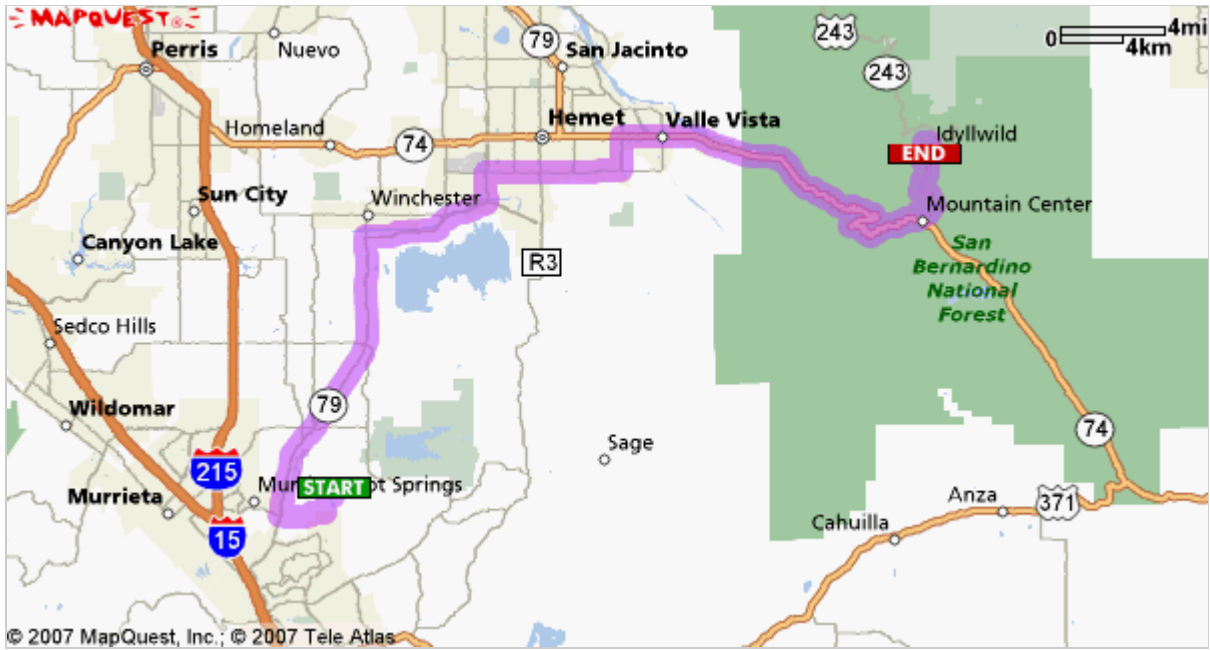

Start: 31757 Browning St
Murrieta, CA 92563-3244, US

End: 54000 Riverside County
Playground Rd
Idyllwild, CA 92549, US

Notes:

SAFE DRIVERS
SAVE MORE
ON AUTO INSURANCE.

You could save
up to **\$469.†**

Visit AAA.com

Directions	Distance
Total Est. Time: 1 hour, 3 minutes Total Est. Distance: 45.59 miles	
 1: Start out going NORTHWEST on BROWNING ST toward POURROY RD.	0.1 miles
 2: Turn LEFT onto POURROY RD.	0.6 miles
 3: Turn RIGHT onto MURRIETA HOT SPRINGS RD.	1.7 miles
 4: Turn RIGHT onto WINCHESTER RD / CA-79 N. Continue to follow CA-79 N.	10.8 miles
 5: Turn RIGHT onto DOMENIGONI PKWY.	4.8 miles
 6: Turn LEFT onto SANDERSON AVE.	1.1 miles
 7: Turn RIGHT onto W STETSON AVE.	5.0 miles
 8: Turn LEFT onto SOBOBA ST S.	1.2 miles
 9: Turn RIGHT onto FLORIDA AVE E / CA-74 E. Continue to follow CA-74 E.	15.5 miles
 10: Stay STRAIGHT to go onto CA-243.	4.0 miles
 11: Turn SLIGHT LEFT onto RIVERSIDE COUNTY PLAYGROUND RD.	0.3 miles
 12: End at 54000 Riverside County Playground Rd Idyllwild, CA 92549, US	
Total Est. Time: 1 hour, 3 minutes Total Est. Distance: 45.59 miles	

Start:
31757 Browning St
 Murrieta, CA 92563-3244, US

End:
54000 Riverside County Playground Rd
 Idyllwild, CA 92549, US

All rights reserved. Use Subject to License/Copyright
 These directions are informational only. No representation is made or warranty given as to their content, road conditions or route usability or expeditiousness. User assumes all risk of use. MapQuest and its suppliers assume no responsibility for any loss or delay resulting from such use.