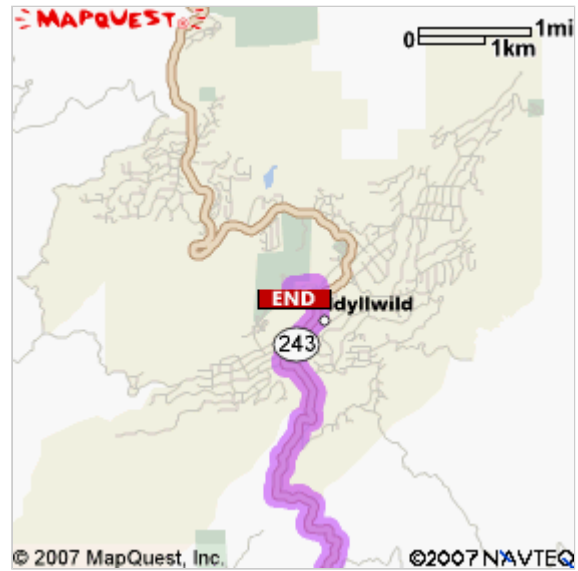

Start: 31757 Browning St
Murrieta, CA 92563-3244, US

End: 54000 Riverside County
Playground Rd
Idyllwild, CA 92549, US

Notes:

SAFE DRIVERS
SAVE MORE
ON AUTO INSURANCE.

You could save
up to **\$469.†**

Visit AAA.com

Directions	Distance
Total Est. Time: 1 hour, 3 minutes Total Est. Distance: 45.59 miles	
 1: Start out going NORTHWEST on BROWNING ST toward POURROY RD.	0.1 miles
 2: Turn LEFT onto POURROY RD.	0.6 miles
 3: Turn RIGHT onto MURRIETA HOT SPRINGS RD.	1.7 miles
 4: Turn RIGHT onto WINCHESTER RD / CA-79 N. Continue to follow CA-79 N.	10.8 miles
 5: Turn RIGHT onto DOMENIGONI PKWY.	4.8 miles
 6: Turn LEFT onto SANDERSON AVE.	1.1 miles
 7: Turn RIGHT onto W STETSON AVE.	5.0 miles
 8: Turn LEFT onto SOBOBA ST S.	1.2 miles
 9: Turn RIGHT onto FLORIDA AVE E / CA-74 E. Continue to follow CA-74 E.	15.5 miles
 10: Stay STRAIGHT to go onto CA-243.	4.0 miles
 11: Turn SLIGHT LEFT onto RIVERSIDE COUNTY PLAYGROUND RD.	0.3 miles
 12: End at 54000 Riverside County Playground Rd Idyllwild, CA 92549, US	
Total Est. Time: 1 hour, 3 minutes Total Est. Distance: 45.59 miles	

Start:
31757 Browning St
 Murrieta, CA 92563-3244, US

End:
54000 Riverside County Playground Rd
 Idyllwild, CA 92549, US

All rights reserved. Use Subject to License/Copyright
 These directions are informational only. No representation is made or warranty given as to their content, road conditions or route usability or expeditiousness. User assumes all risk of use. MapQuest and its suppliers assume no responsibility for any loss or delay resulting from such use.